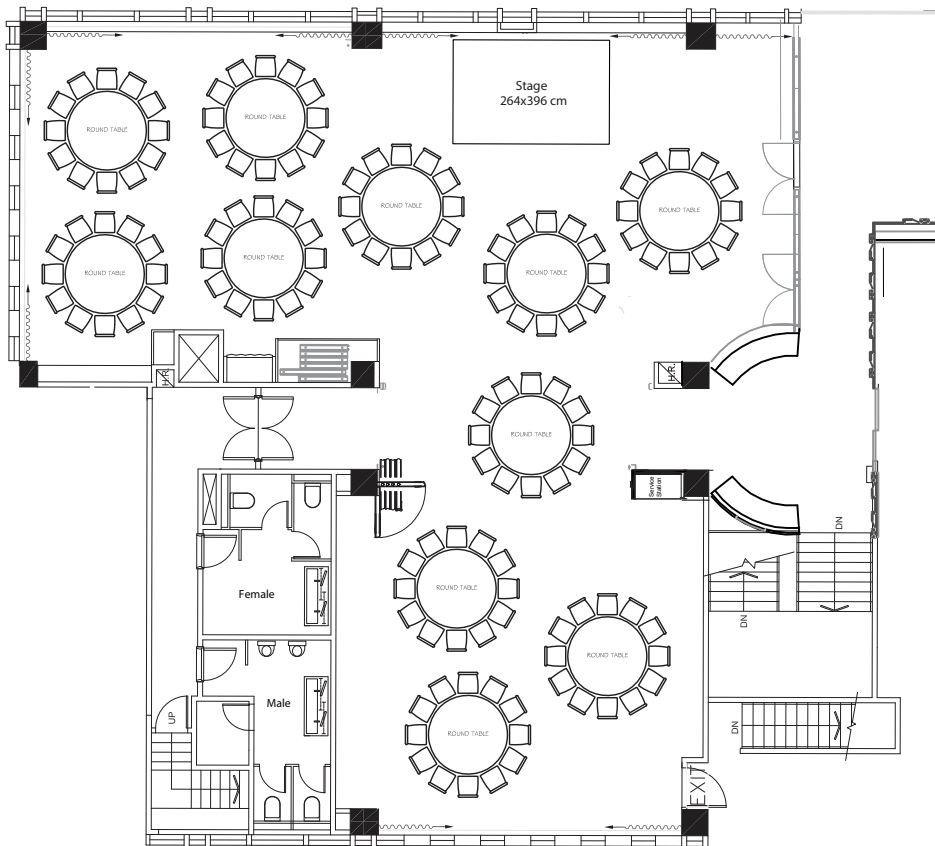

THE PARK LANE
HONG KONG

28F HARBOUR & WINDSOR

WEDDING SET-UP

Function Rooms

Ceiling Height: 2.8m / 9ft	Total Size: 217m ² / 2335ft ²
	Harbour West: 63m ² / 678ft ²
	Harbour East: 84m ² / 904ft ²
	Windsor: 70m ² / 753ft ²

Lounge Area	Total Size: 40m ² / 430ft ²
Ceiling Height: 2.8m / 9ft	

Victoria Harbour View

Victoria Harbour View

Round Table Style SET-UP

Function Room	Seating Capacity:
Harbour East:	48
Harbour West:	48
Windsor:	36
Harbour East & West:	84
Harbour & Windsor:	132