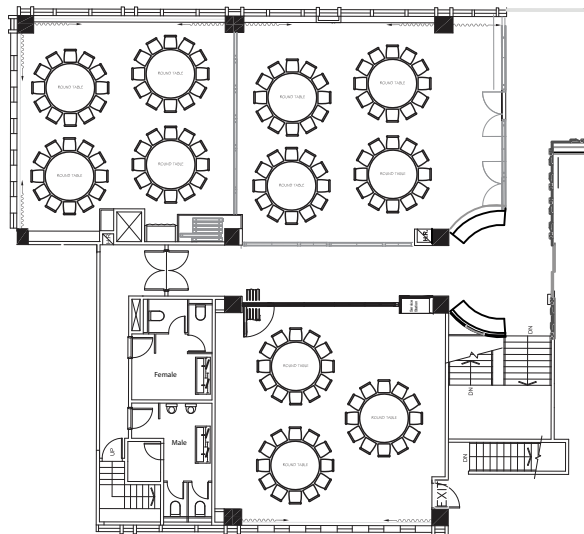

THE PARK LANE
HONG KONG

28F HARBOUR & WINDSOR

WEDDING SET-UP

Function Rooms

Ceiling Height: 2.8m / 9ft	Total Size: 217m ² / 2335ft ²
	Harbour West: 63m ² / 678ft ²
	Harbour East: 84m ² / 904ft ²
	Windsor: 70m ² / 753ft ²

Lounge Area	Total Size: 40m ² / 430ft ²
Ceiling Height: 2.8m / 9ft	

Victoria Harbour View

Victoria Harbour View

Round Table Style SET-UP

Function Room	Seating Capacity:
Harbour East:	48
Harbour West:	48
Windsor:	36
Harbour East & West:	84
Harbour & Windsor:	132