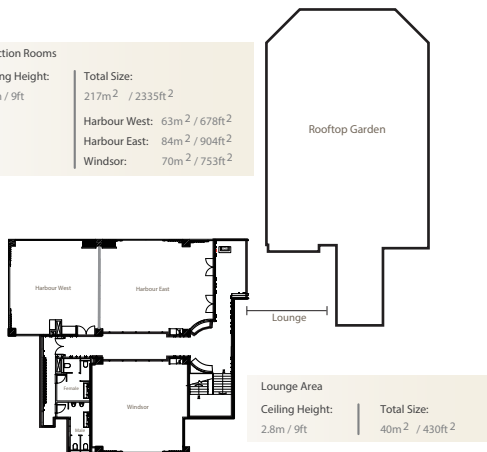

THE PARK LANE
HONG KONG

28F HARBOUR & WINDSOR

WEDDING SET-UP

Function Rooms

Ceiling Height: 2.8m / 9ft	Total Size: 217m ² / 2335ft ²
	Harbour West: 63m ² / 678ft ²
	Harbour East: 84m ² / 904ft ²
	Windsor: 70m ² / 753ft ²

Lounge Area	Total Size: 40m ² / 430ft ²
Ceiling Height: 2.8m / 9ft	

Victoria Harbour View

Victoria Harbour View

Round Table Style SET-UP

Function Room	Seating Capacity:
Harbour East:	48
Harbour West:	48
Windsor:	36
Harbour East & West:	84
Harbour & Windsor:	132